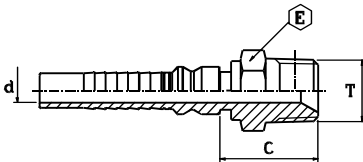

**BSP PARALLEL MALE 60° FLARE**

**MASCHIO BSP CILINDRICO SV.60°**

**KPMG**

part nr. codice	hose ID			thread T	d		E		cut-off C	
	[in]	[mm]	size		[in]	[mm]	[in]	[mm]	[in]	[mm]
0702001227	3/4"	19,0	12	3/4-14	0,55	14,0	1,26	32	1,30	33,0
0702001633	1"	25,4	16	1-11	0,79	20,0	1,50	38	1,46	37,0
0702002042	1.1/4"	31,8	20	1.1/4-11	1,02	26,0	1,97	50	1,65	42,0
0702002448	1.1/2"	38,1	24	1.1/2-11	1,26	32,0	2,17	55	1,73	44,0
0702003251	2"	50,8	32	2-11	1,65	42,0	2,76	70	2,09	53,0

**BSP TAPERED MALE 60° FLARE**

**MASCHIO BSP CONICO SV.60°**

**KPMC**

part nr. codice	hose ID			thread T	d		E		cut-off C	
	[in]	[mm]	size		[in]	[mm]	[in]	[mm]	[in]	[mm]
0702011227	3/4"	19,0	12	3/4-14	0,55	14,0	1,18	30	1,38	35,0
0702011633	1"	25,4	16	1-11	0,79	20,0	1,42	36	1,62	41,0
0702012042	1.1/4"	31,8	20	1.1/4-11	1,02	26,0	1,81	46	1,73	44,0
0702012448	1.1/2"	38,1	24	1.1/2-11	1,26	32,0	1,97	50	1,85	47,0
0702013251	2"	50,8	32	2-11	1,65	42,0	2,56	65	2,13	54,0

**BSP FEMALE 60° FLARE WITH  
O'RING AND THRUST WIRE NUT**

**FEMMINA BSP SV.60° CON O'RING E DADO  
SPINATO**

**KPFG**

part nr. codice	hose ID		size	thread T	d		E		cut-off C	
	[in]	[mm]			[in]	[mm]	[in]	[mm]	[in]	[mm]
0716401227	3/4"	19,0	12	3/4-14	0,55	14,0	1,26	32	0,91	23,0
0716401633	1"	25,4	16	1-11	0,79	20,0	1,50	38	1,02	26,0
0716402042	1.1/4"	31,8	20	1.1/4-11	1,02	26,0	1,97	50	1,14	29,0
0716402448	1.1/2"	38,1	24	1.1/2-11	1,26	32,0	2,17	55	1,22	31,0
0716403251	2"	50,8	32	2-11	1,65	42,0	2,76	70	1,18	30,0