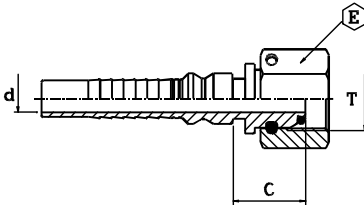

**BSP PARALLEL MALE 60° FLARE**

**MASCHIO BSP CILINDRICO SV.60°**

**KPMG**

part nr. codice	hose ID			thread T	d		E		cut-off C	
	[in]	[mm]	size		[in]	[mm]	[in]	[mm]	[in]	[mm]
0702001227	3/4"	19,0	12	3/4-14	0,55	14,0	1,26	32	1,30	33,0
0702001633	1"	25,4	16	1-11	0,79	20,0	1,50	38	1,46	37,0
0702002042	1.1/4"	31,8	20	1.1/4-11	1,02	26,0	1,97	50	1,65	42,0
0702002448	1.1/2"	38,1	24	1.1/2-11	1,26	32,0	2,17	55	1,73	44,0
0702003251	2"	50,8	32	2-11	1,65	42,0	2,76	70	2,09	53,0

**BSP TAPERED MALE 60° FLARE**

**MASCHIO BSP CONICO SV.60°**

**KPMC**

part nr. codice	hose ID			thread T	d		E		cut-off C	
	[in]	[mm]	size		[in]	[mm]	[in]	[mm]	[in]	[mm]
0702011227	3/4"	19,0	12	3/4-14	0,55	14,0	1,18	30	1,38	35,0
0702011633	1"	25,4	16	1-11	0,79	20,0	1,42	36	1,62	41,0
0702012042	1.1/4"	31,8	20	1.1/4-11	1,02	26,0	1,81	46	1,73	44,0
0702012448	1.1/2"	38,1	24	1.1/2-11	1,26	32,0	1,97	50	1,85	47,0
0702013251	2"	50,8	32	2-11	1,65	42,0	2,56	65	2,13	54,0

**BSP FEMALE 60° FLARE WITH  
O'RING AND THRUST WIRE NUT**

**FEMMINA BSP SV.60° CON O'RING E DADO  
SPINATO**

**KPFG**

part nr. codice	hose ID		size	thread T	d		E		cut-off C	
	[in]	[mm]			[in]	[mm]	[in]	[mm]	[in]	[mm]
0716401227	3/4"	19,0	12	3/4-14	0,55	14,0	1,26	32	0,91	23,0
0716401633	1"	25,4	16	1-11	0,79	20,0	1,50	38	1,02	26,0
0716402042	1.1/4"	31,8	20	1.1/4-11	1,02	26,0	1,97	50	1,14	29,0
0716402448	1.1/2"	38,1	24	1.1/2-11	1,26	32,0	2,17	55	1,22	31,0
0716403251	2"	50,8	32	2-11	1,65	42,0	2,76	70	1,18	30,0