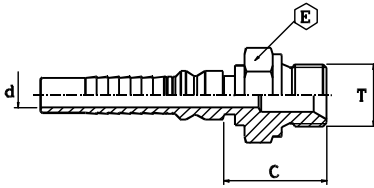

**BSP PARALLEL MALE 60° FLARE**

**MASCHIO BSP CILINDRICO SV.60°**

**KPMG**

part nr. codice	hose ID			thread T	d		E		cut-off C	
	[in]	[mm]	size		[in]	[mm]	[in]	[mm]	[in]	[mm]
0702001227	3/4"	19,0	12	3/4-14	0,55	14,0	1,26	32	1,30	33,0
0702001633	1"	25,4	16	1-11	0,79	20,0	1,50	38	1,46	37,0
0702002042	1.1/4"	31,8	20	1.1/4-11	1,02	26,0	1,97	50	1,65	42,0
0702002448	1.1/2"	38,1	24	1.1/2-11	1,26	32,0	2,17	55	1,73	44,0
0702003251	2"	50,8	32	2-11	1,65	42,0	2,76	70	2,09	53,0

**BSP TAPERED MALE 60° FLARE**

**MASCHIO BSP CONICO SV.60°**

**KPMC**

part nr. codice	hose ID			thread T	d		E		cut-off C	
	[in]	[mm]	size		[in]	[mm]	[in]	[mm]	[in]	[mm]
0702011227	3/4"	19,0	12	3/4-14	0,55	14,0	1,18	30	1,38	35,0
0702011633	1"	25,4	16	1-11	0,79	20,0	1,42	36	1,62	41,0
0702012042	1.1/4"	31,8	20	1.1/4-11	1,02	26,0	1,81	46	1,73	44,0
0702012448	1.1/2"	38,1	24	1.1/2-11	1,26	32,0	1,97	50	1,85	47,0
0702013251	2"	50,8	32	2-11	1,65	42,0	2,56	65	2,13	54,0

**BSP FEMALE 60° FLARE WITH  
O'RING AND THRUST WIRE NUT**

**FEMMINA BSP SV.60° CON O'RING E DADO  
SPINATO**

**KPFG**

part nr. codice	hose ID		size	thread T	d		E		cut-off C	
	[in]	[mm]			[in]	[mm]	[in]	[mm]	[in]	[mm]
0716401227	3/4"	19,0	12	3/4-14	0,55	14,0	1,26	32	0,91	23,0
0716401633	1"	25,4	16	1-11	0,79	20,0	1,50	38	1,02	26,0
0716402042	1.1/4"	31,8	20	1.1/4-11	1,02	26,0	1,97	50	1,14	29,0
0716402448	1.1/2"	38,1	24	1.1/2-11	1,26	32,0	2,17	55	1,22	31,0
0716403251	2"	50,8	32	2-11	1,65	42,0	2,76	70	1,18	30,0