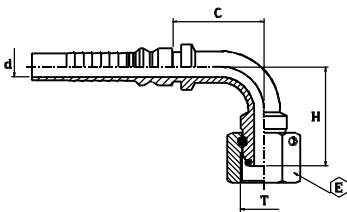

**BSP PARALLEL MALE 60° FLARE**

**MASCHIO BSP CILINDRICO SV.60°**

**KPMG**

part nr. codice	hose ID			thread T	d		E		cut-off C	
	[in]	[mm]	size		[in]	[mm]	[in]	[mm]	[in]	[mm]
0702001227	3/4"	19,0	12	3/4-14	0,55	14,0	1,26	32	1,30	33,0
0702001633	1"	25,4	16	1-11	0,79	20,0	1,50	38	1,46	37,0
0702002042	1.1/4"	31,8	20	1.1/4-11	1,02	26,0	1,97	50	1,65	42,0
0702002448	1.1/2"	38,1	24	1.1/2-11	1,26	32,0	2,17	55	1,73	44,0
0702003251	2"	50,8	32	2-11	1,65	42,0	2,76	70	2,09	53,0

**BSP FEMALE 60° FLARE WITH  
O'RING AND THRUST WIRE NUT**

**FEMMINA BSP SV.60° CON O'RING E DADO  
SPINATO**

**KPFG**

part nr. codice	hose ID		size	thread T	d		E		cut-off C	
	[in]	[mm]			[in]	[mm]	[in]	[mm]	[in]	[mm]
0716401227	3/4"	19,0	12	3/4-14	0,55	14,0	1,26	32	0,91	23,0
0716401633	1"	25,4	16	1-11	0,79	20,0	1,50	38	1,02	26,0
0716402042	1.1/4"	31,8	20	1.1/4-11	1,02	26,0	1,97	50	1,14	29,0
0716402448	1.1/2"	38,1	24	1.1/2-11	1,26	32,0	2,17	55	1,22	31,0
0716403251	2"	50,8	32	2-11	1,65	42,0	2,76	70	1,18	30,0

**BSP FEMALE 60° FLARE WITH  
O'RING AND THRUST WIRE NUT -  
90° ELBOW**

**FEMMINA 90° BSP SV.60° CON O'RING E  
DADO SPINATO**

**KPFG-90**

part nr. codice	hose ID		size	thread T	d		E		cut-off C		drop H	
	[in]	[mm]			[in]	[mm]	[in]	[mm]	[in]	[mm]	[in]	[mm]
0727401227	3/4"	19,0	12	3/4-14	0,55	14,0	1,26	32	2,13	54,0	2,32	59,0
0727401633	1"	25,4	16	1-11	0,79	20,0	1,50	38	2,72	69,0	2,84	72,0
0727402042	1.1/4"	31,8	20	1.1/4-11	1,02	26,0	1,97	50	3,47	88,0	3,11	79,0
0727402448	1.1/2"	38,1	24	1.1/2-11	1,18	30,0	2,17	55	3,86	98,0	3,74	95,0
0727403251	2"	50,8	32	2-11	1,58	40,0	2,76	70	5,04	128,0	5,20	132,0