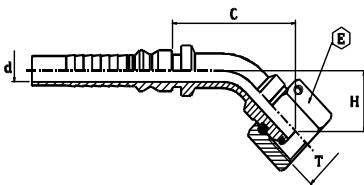

**BSP FEMALE 60° FLARE WITH  
O'RING AND THRUST WIRE NUT**

**FEMMINA BSP SV.60° CON O'RING E DADO  
SPINATO**

**KPFG**

part nr. codice	hose ID		size	thread T	d		E		cut-off C	
	[in]	[mm]			[in]	[mm]	[in]	[mm]	[in]	[mm]
0716401227	3/4"	19,0	12	3/4-14	0,55	14,0	1,26	32	0,91	23,0
0716401633	1"	25,4	16	1-11	0,79	20,0	1,50	38	1,02	26,0
0716402042	1.1/4"	31,8	20	1.1/4-11	1,02	26,0	1,97	50	1,14	29,0
0716402448	1.1/2"	38,1	24	1.1/2-11	1,26	32,0	2,17	55	1,22	31,0
0716403251	2"	50,8	32	2-11	1,65	42,0	2,76	70	1,18	30,0

**BSP FEMALE 60° FLARE WITH  
O'RING AND THRUST WIRE NUT -  
90° ELBOW**

**FEMMINA 90° BSP SV.60° CON O'RING E  
DADO SPINATO**

**KPFG-90**

part nr. codice	hose ID		size	thread T	d		E		cut-off C		drop H	
	[in]	[mm]			[in]	[mm]	[in]	[mm]	[in]	[mm]	[in]	[mm]
0727401227	3/4"	19,0	12	3/4-14	0,55	14,0	1,26	32	2,13	54,0	2,32	59,0
0727401633	1"	25,4	16	1-11	0,79	20,0	1,50	38	2,72	69,0	2,84	72,0
0727402042	1.1/4"	31,8	20	1.1/4-11	1,02	26,0	1,97	50	3,47	88,0	3,11	79,0
0727402448	1.1/2"	38,1	24	1.1/2-11	1,18	30,0	2,17	55	3,86	98,0	3,74	95,0
0727403251	2"	50,8	32	2-11	1,58	40,0	2,76	70	5,04	128,0	5,20	132,0

**BSP FEMALE 60° FLARE WITH  
O'RING AND THRUST WIRE NUT -  
45° ELBOW**

**FEMMINA 45° BSP SV.60° CON O'RING E  
DADO SPINATO**

**KPFG-45**

part nr. codice	hose ID		size	thread T	d		E		cut-off C		drop H	
	[in]	[mm]			[in]	[mm]	[in]	[mm]	[in]	[mm]	[in]	[mm]
0728401227	3/4"	19,0	12	3/4-14	0,55	14,0	1,26	32	2,76	70,0	1,10	28,0
0728401633	1"	25,4	16	1-11	0,79	20,0	1,50	38	3,43	87,0	1,50	38,0
0728402042	1.1/4"	31,8	20	1.1/4-11	1,02	26,0	1,97	50	3,98	101,0	1,93	49,0
0728402448	1.1/2"	38,1	24	1.1/2-11	1,18	30,0	2,17	55	4,69	119,0	2,32	59,0
0728403251	2"	50,8	32	2-11	1,58	40,0	2,76	70	5,56	141,0	2,68	68,0